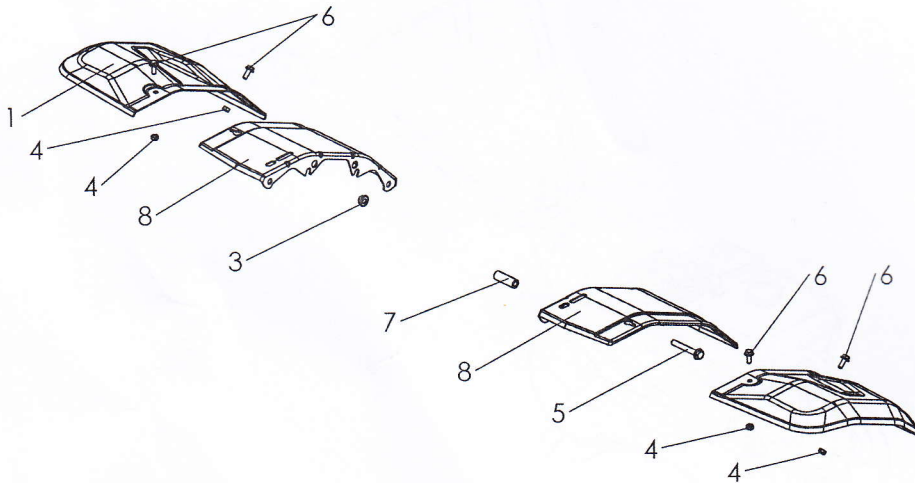

Rep N°	Ref.	Désignation	Description	Qté
1	3002181304	TOLE ADD ACIER F1401 ROUGE RAL 3001	ADDITIONAL TINE GUARD RED RAL 3001	2
1	3002182004	TOLE ADD ACIER F1401 VERT RAL 6029	ADDITIONAL TINE GUARD GREEN RAL 6029	2
1	3002180604	TOLE ADD ACIER F1401 GRIS RAL 627	ADDITIONAL TINE GUARD GREY RAL 627	2
1	3002180504	TOLE ADD ACIER F1401 GRIS RAL 8120	ADDITIONAL TINE GUARD GREY RAL 8120	2
2	0503000094	ETIQ. "SECURITE 6 LOGOS" CE	STICKER SECURITY	1
3	0300210805	ECROU BDR HM8 EMB LISSE DIN6927	SCREW BDR HM8 SMOOTH BASE DIN6927	1
4	0300210602	ECROU FREIN M 6 Z DIN 985-8	BLOCKING NUT M 6 Z	4
5	0300010837	VIS H 8x55 Z EMB CR DIN 6921 CL 6.8 FILETAGE PARTIEL	SCREW H 8x55 Z DIN 6921 NOTCHED SHOULDER CL 6.8	1
6	0300010609	VIS H 6x16 Z EMB CR DIN 6921	SCREW HM 6x16 Z NOTCHED SHOULD	4
7	0302020225	ENTR. 14x8.2x41 Z	Spacer Ø8.2 x Ø14 x41	1
8	3002001332	TOLE PROTECTION M1401 ROUGE RAL3001	TINE GUARD M1201 RED RAL3001	2
8	3002000532	TOLE PROTECTION M1401 GRIS (8120)	TINE GUARD M1201 GREY (8120)	2
8	3002000332	TOLE PROTECTION M1401 NOIR RAL9005	TINE GUARD M1201 BLACK RAL9005	2

30_Tôles protectionF1401-ARO